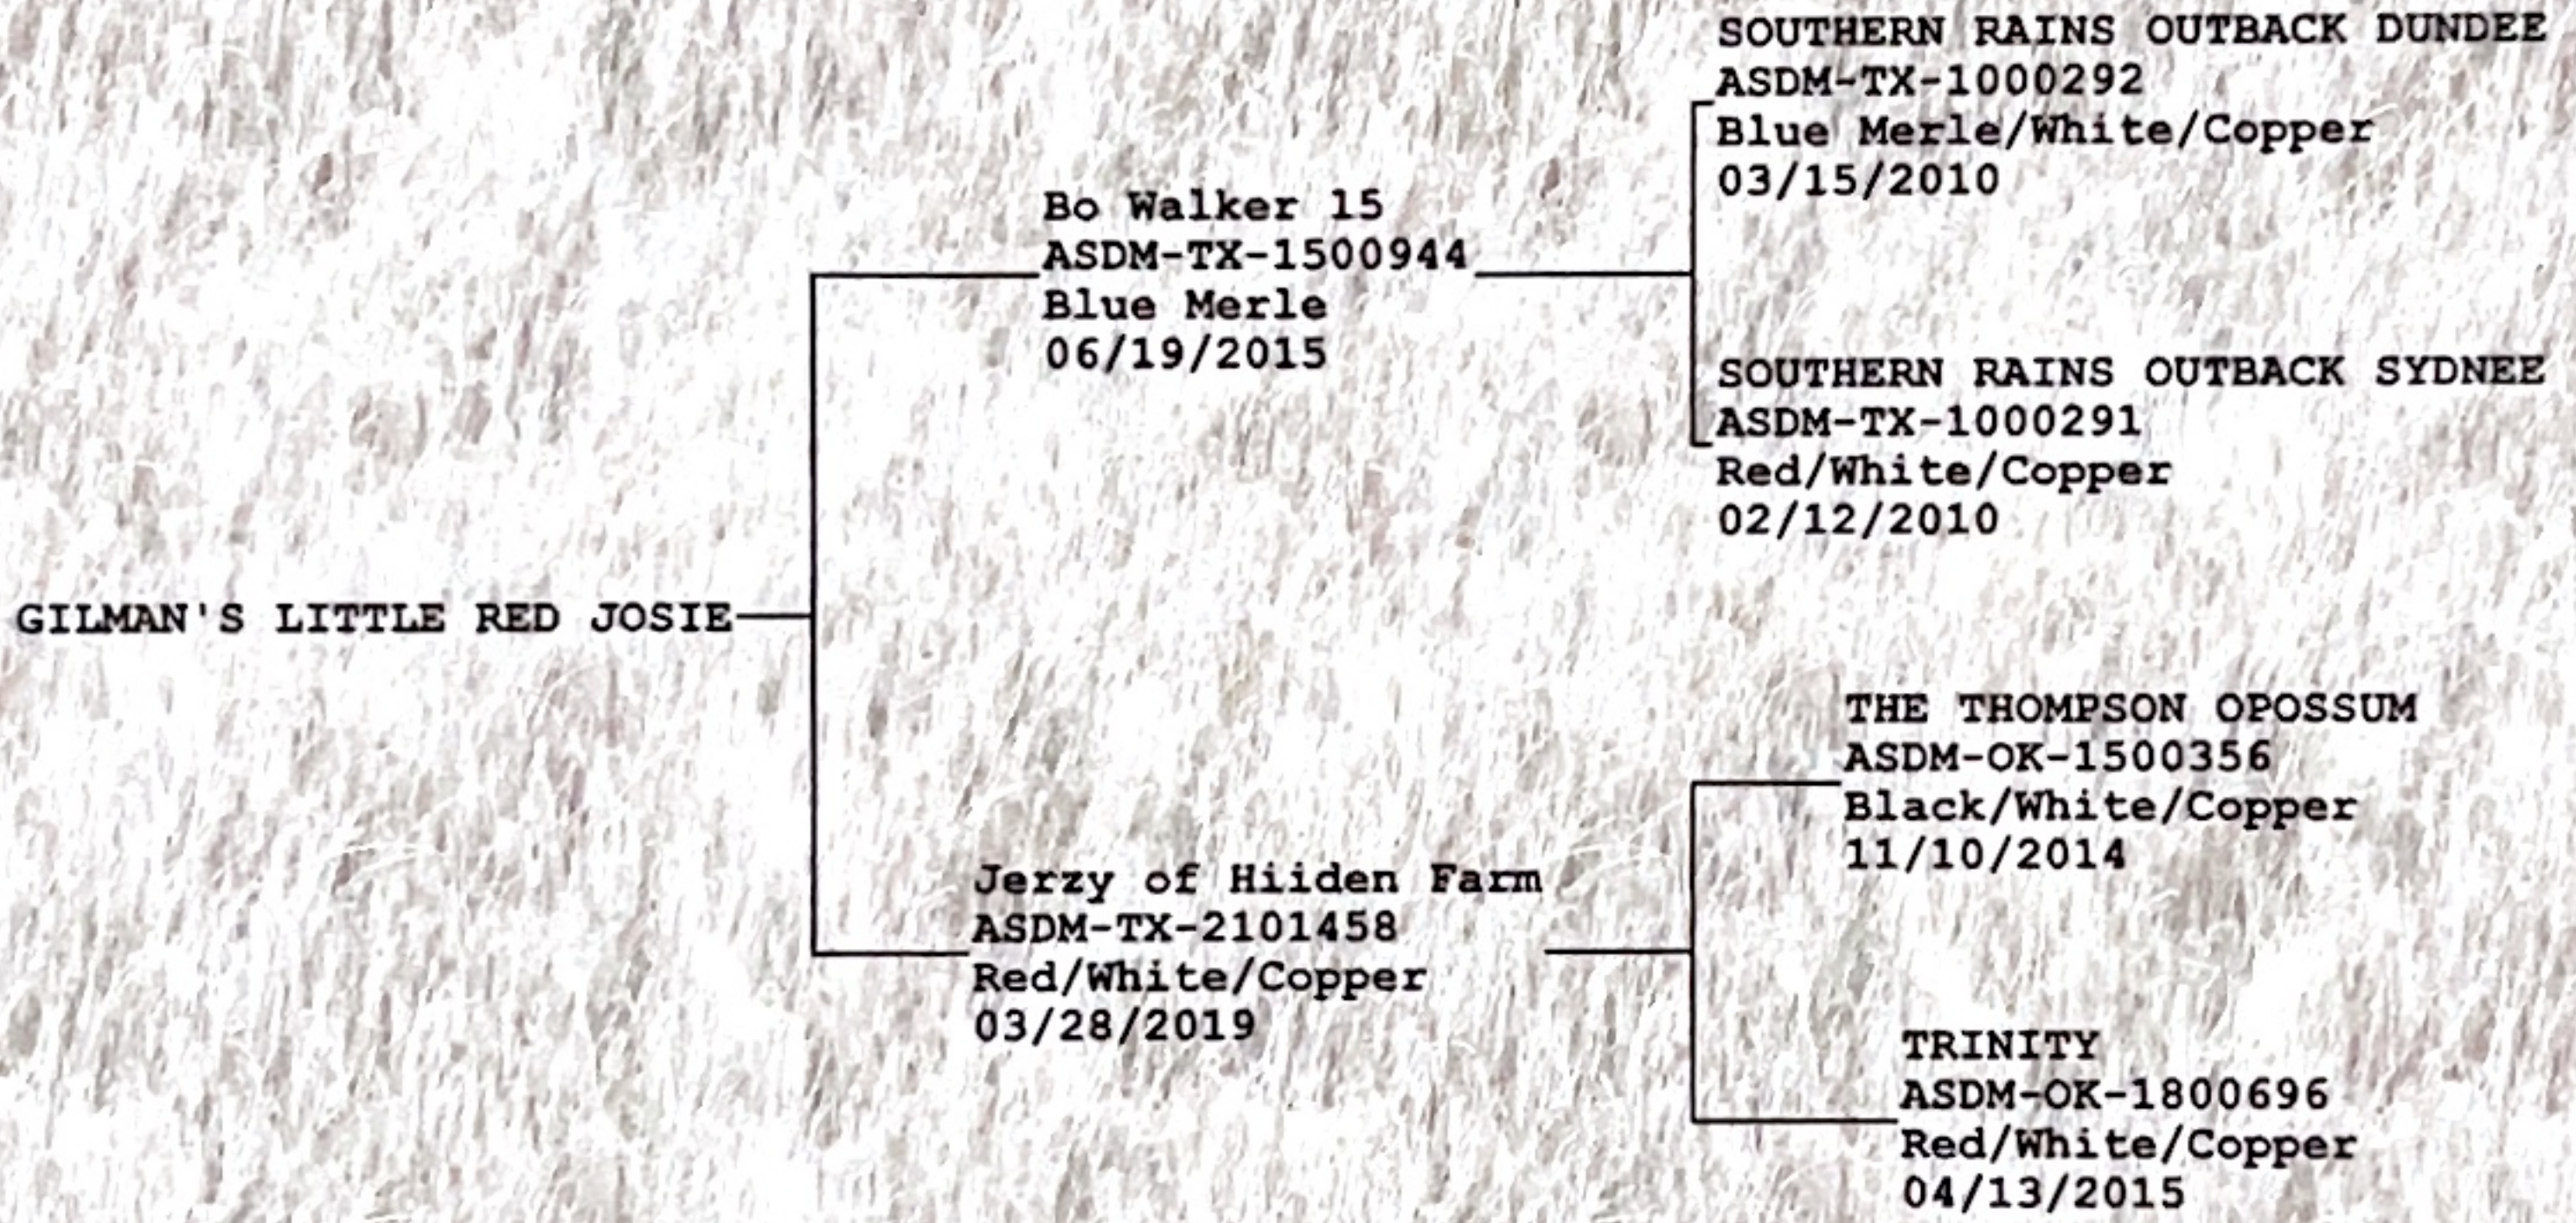

AMERICAN STOCK DOG REGISTRY
Est. 2005

PO Box 7510
Columbia, MO 65205

**Miniature Australian Shepherd
REGISTRATION CERTIFICATE
GILMAN'S LITTLE RED JOSIE**

NAME:

BREED: Australian Shepherd
NUMBER: ASDM-IA-2216627
DOB: 03/04/2021
SEX: Female

COAT COLOR: Red Merle/White/Copper
EYE COLOR: Blue
TAIL: Docked/long

OWNER: Taylor Flynn
Ellendale, ND 58436

BREEDER: Daniel Sutton

REGISTRATION DATE: 12/14/2022

Mini Aussies--Scottish Collies--Cardigan Corgi--Standard Aussies--Mini Cattle Dogs--Collies
Border Collies--German Shepherd--Toy Aussies--Cattle Dogs--Pembroke Corgi--White Shepherd